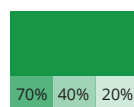

Colour	Pantone	CMYK	HEX	RGB
Brown	132	0/35/100/35	B07E09	175/123/10
Blue	Proc. Cyan	100/0/0/0	00AEEF	0/174/239
Green	583	35/0/100/15	9FBC2E	154/183/45