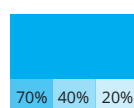

Colour	Pantone	CMYK	HEX	RGB
Brown	132	0/35/100/35	B07E09	175/123/10
Blue	Proc. Cyan	100/0/0/0	00AEEF	0/174/239
Green	583	35/0/100/15	9FBC2E	154/183/45