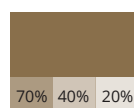

ENGLISH VERSION

1.1.3. Logo colours

The logo colours are derived from the European flag and must not be changed. They are also the central brand colours of the Interreg brand and are used to identify the brand also beyond the logo in all visual communication. The colours are defined for all colour systems.

Explanation:

Pantone:
Spot colours.

CMYK:
Process-colour printing, 100 colour gradations per channel
C = cyan, M = magenta, Y = yellow, K = black

RGB:

Colour sample for monitor display with 256 gradations per channel
R = red, G = green, B = blue

Hex:

System similar to RGB, however with gradations from "00" to "FF" (hexadecimal) per channel. This system is preferably employed for designing websites.

Colour	Pantone	CMYK	HEX	RGB
Reflex Blue	Reflex Blue	100/80/0/0	003399	0/51/153
Light Blue	2716	41/30/0/0	9FAEE5	159/174/229
Yellow	Yellow	0/0/100/0	FFCC00	255/204/0